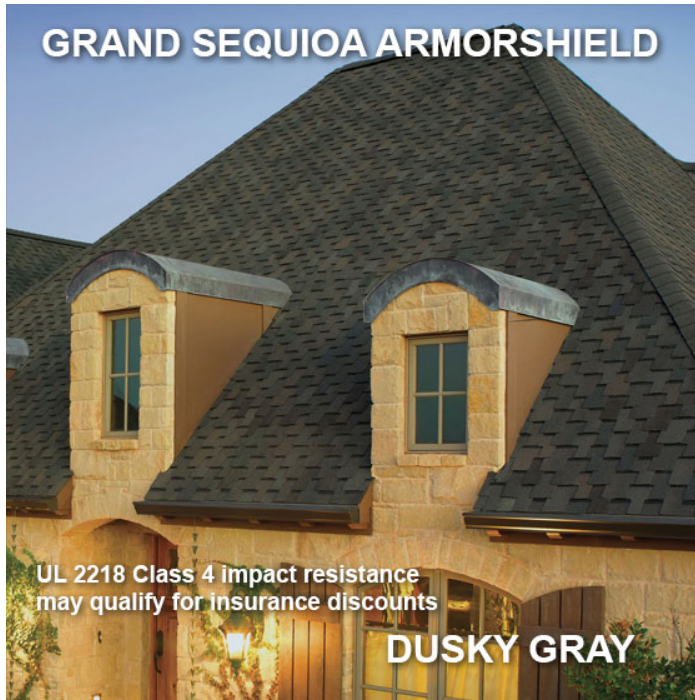

# GAF Designer Shingle Colors: Grand Sequoia, Grand Sequoia Armorshield & Glenwood

**GRAND SEQUIOA**

**MESA BROWN**

**GRAND SEQUIOA**

**MESA BROWN**

**GRAND SEQUIOA**

**CHARCOAL**

**GRAND SEQUIOA**

**CHARCOAL**

**GRAND SEQUIOA ARMORSHIELD**

UL 2218 Class 4 impact resistance  
may qualify for insurance discounts

**WEATHERED WOOD**

**GRAND SEQUIOA ARMORSHIELD**

UL 2218 Class 4 impact resistance  
may qualify for insurance discounts