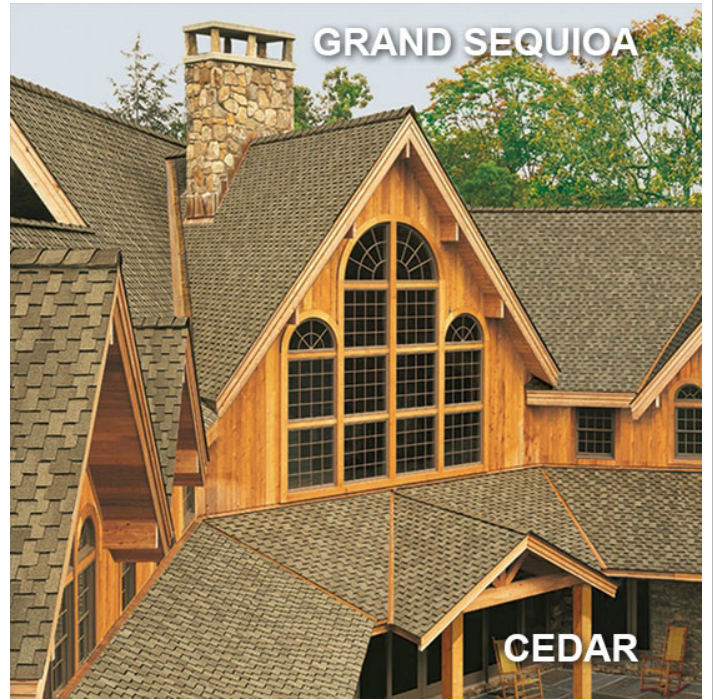

# GAF Designer Shingle Colors: Grand Sequoia, Grand Sequoia Armorshield & Glenwood

**GRAND SEQUIOA**

**MESA BROWN**

**GRAND SEQUIOA**

**MESA BROWN**

**GRAND SEQUIOA**

**CHARCOAL**

**GRAND SEQUIOA**

**CHARCOAL**

**GRAND SEQUIOA ARMORSHIELD**

UL 2218 Class 4 impact resistance  
may qualify for insurance discounts

**WEATHERED WOOD**

**GRAND SEQUIOA ARMORSHIELD**

UL 2218 Class 4 impact resistance  
may qualify for insurance discounts