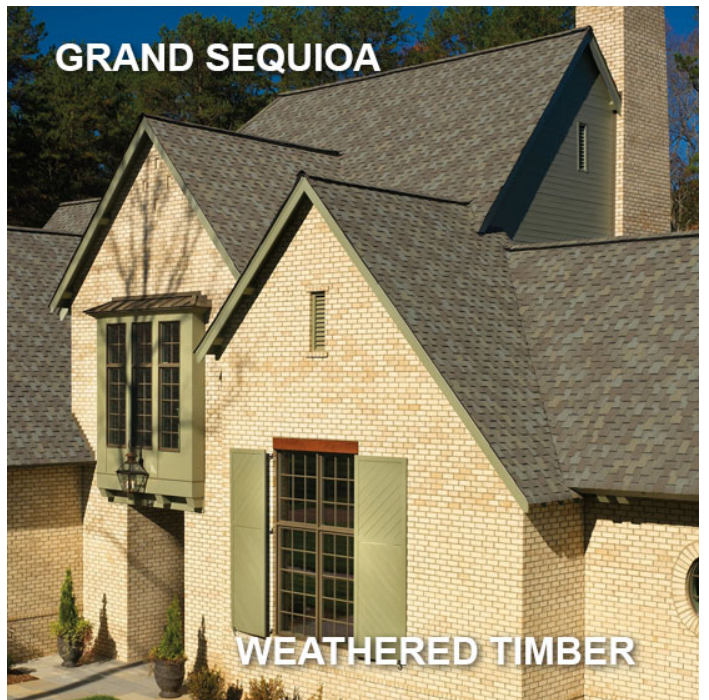

# GAF Designer Shingle Colors: Grand Sequoia, Grand Sequoia Armorshield & Glenwood

**GRAND SEQUIOA**

**MESA BROWN**

**GRAND SEQUIOA**

**MESA BROWN**

**GRAND SEQUIOA**

**CHARCOAL**

**GRAND SEQUIOA**

**CHARCOAL**

**GRAND SEQUIOA ARMORSHIELD**

UL 2218 Class 4 impact resistance  
may qualify for insurance discounts

**WEATHERED WOOD**

**GRAND SEQUIOA ARMORSHIELD**

UL 2218 Class 4 impact resistance  
may qualify for insurance discounts

**WEATHERED WOOD**

**GRAND SEQUIOA ARMORSHIELD**

UL 2218 Class 4 impact resistance  
may qualify for insurance discounts

**CHARCOAL**

**GRAND SEQUIOA ARMORSHIELD**

UL 2218 Class 4 impact resistance  
may qualify for insurance discounts

**CHARCOAL**