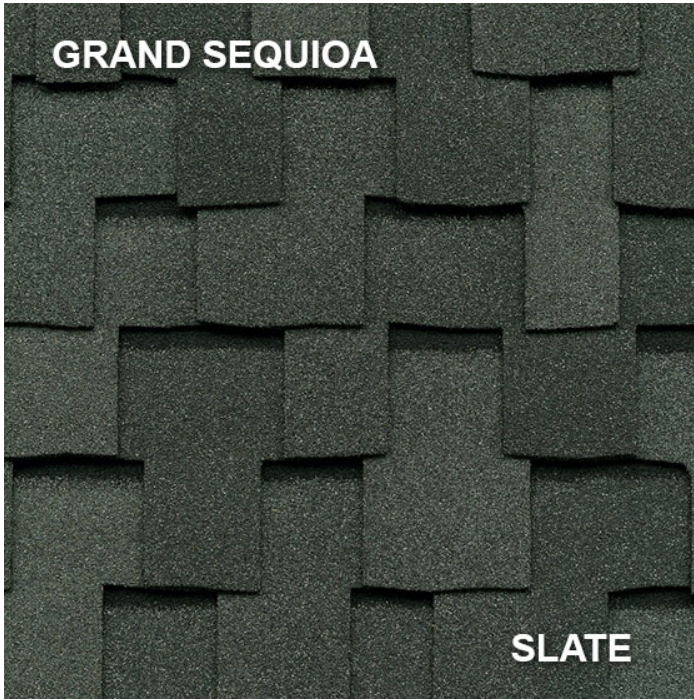

# GAF Designer Shingle Colors: Grand Sequoia, Grand Sequoia Armorshield & Glenwood

**GRAND SEQUIOA**

**MESA BROWN**

**GRAND SEQUIOA**

**MESA BROWN**

**GRAND SEQUIOA**

**CHARCOAL**

**GRAND SEQUIOA**

**CHARCOAL**

**GRAND SEQUIOA ARMORSHIELD**

UL 2218 Class 4 impact resistance  
may qualify for insurance discounts

**WEATHERED WOOD**

**GRAND SEQUIOA ARMORSHIELD**

UL 2218 Class 4 impact resistance  
may qualify for insurance discounts

**CHARCOAL**