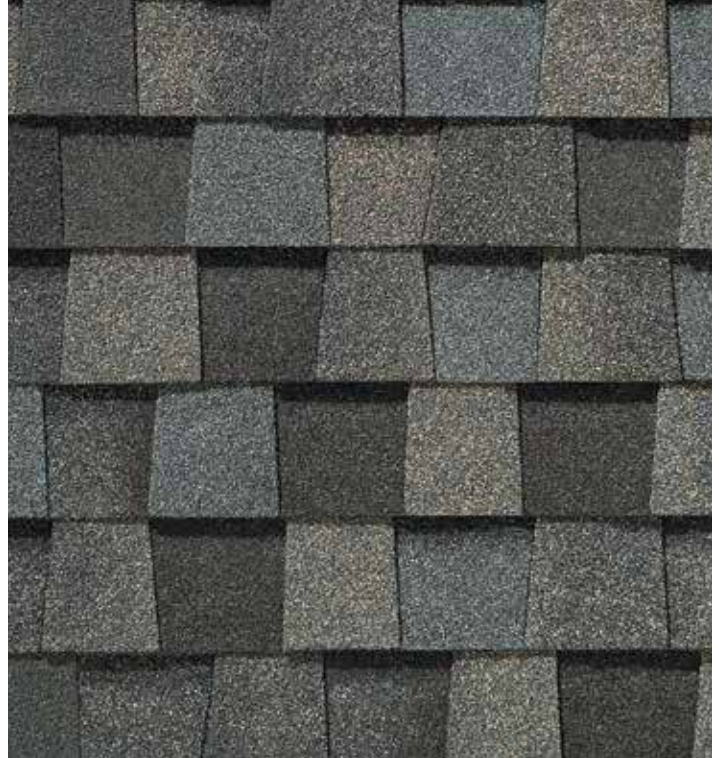

Landmark[®] Series

Designer Roofing Series

 certainteed
SAINT-GOBAIN

Landmark, shown in Weathered Wood

SAINT-GOBAIN

NOTE: Due to limitations of printing reproduction, CertainTeed can not guarantee the identical match of the actual product color to the graphic representations throughout this publication.

Weathered Wood

Driftwood

Burnt Sienna

Heather Blend

Sunrise Cedar

The Expert's Choice

LANDMARK® PRO

A refined union of vision and value, our PRO line leads its class in optimal performance and variety of color.

Max Def Weathered Wood

Scan code for
more information

LANDMARK® PREMIUM COLOR PALETTE

Max Def Georgetown Gray

Max Def Weathered Wood

Max Def Driftwood

Max Def Moiré Black

MAX DEF COLORS