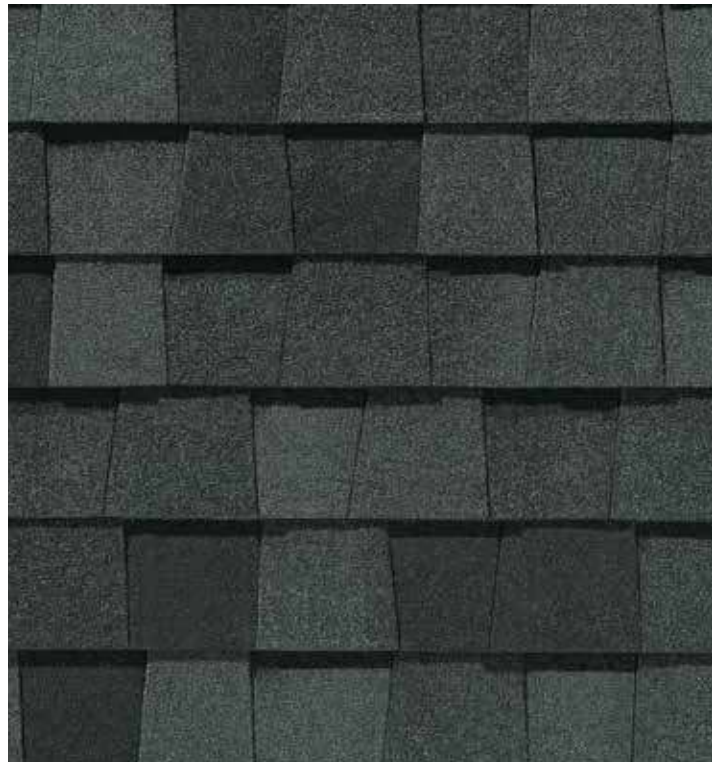

Landmark[®] Series

Designer Roofing Series

 certainteed
SAINT-GOBAIN

Landmark, shown in Weathered Wood

SAINT-GOBAIN

NOTE: Due to limitations of printing reproduction, CertainTeed can not guarantee the identical match of the actual product color to the graphic representations throughout this publication.

Max Def Weathered Wood

Scan code for
more information

LANDMARK® PREMIUM COLOR PALETTE

Max Def Georgetown Gray

Max Def Weathered Wood

Max Def Driftwood

Max Def Moiré Black

MAX DEF COLORS