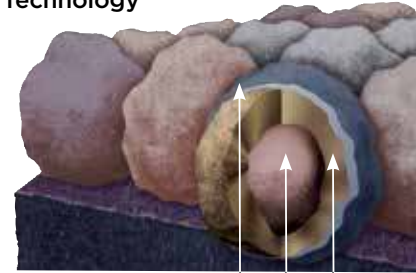

StreakFighter®

Algae Resistance

The ultimate in stain protection.

Those streaks you see on other roofs in your neighborhood? That's algae, and it's a common eyesore on roofing throughout North America. CertainTeed's **StreakFighter** technology uses the power of science to repel algae before it can take hold and spread. **StreakFighter's** granular blend includes naturally algae-resistant copper, helping your roof maintain its curb appeal and look beautiful for years to come.

Granule with **StreakFighter** Technology

Ceramic coating
Mineral core
Copper layer
Diagram for illustrative purposes only.

CertaSeal®

Uplift Protection

CertaSeal® is a fast-activating modified asphalt sealant with a 20-year record of proven performance. Designed to seal shingles together upon installation, it protects roofs from wind uplift and shingle blow-off so that homes stay safe and dry. It's also engineered to remain flexible after installation, unlike harder sealants that can dry out and crack over time.