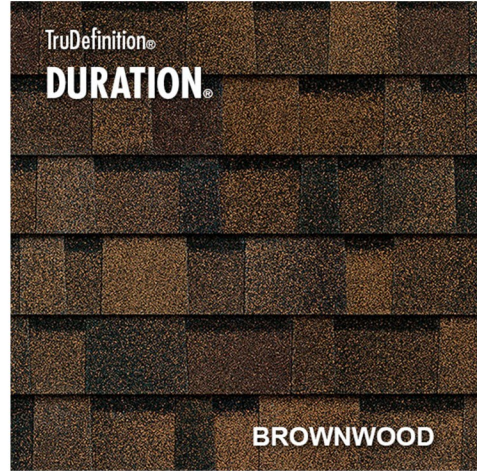

TruDefinition®
DURATION

AMBER

AMBER

AMBER

TruDefinition®
DURATION

ANTIQUE SILVER

ANTIQUE SILVER

ANTIQUE SILVER

TruDefinition®
DURATION

BROWNWOOD

BROWNWOOD

BROWNWOOD

TruDefinition®
DURATION

CHATEAU GREEN

CHATEAU GREEN

CHATEAU GREEN