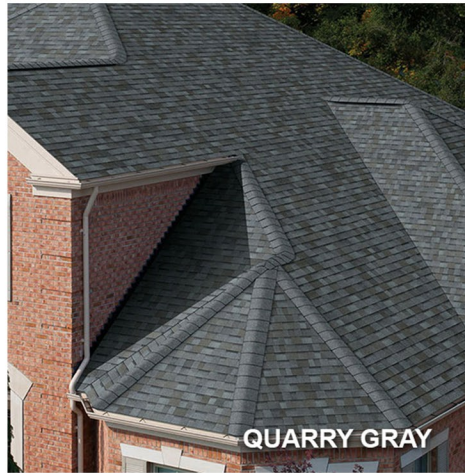

ONYX BLACK

TruDefinition®
DURATION®

QUARRY GRAY

QUARRY GRAY

TruDefinition®
DURATION®

QUARRY GRAY

TruDefinition®
DURATION®

SHASTA WHITE